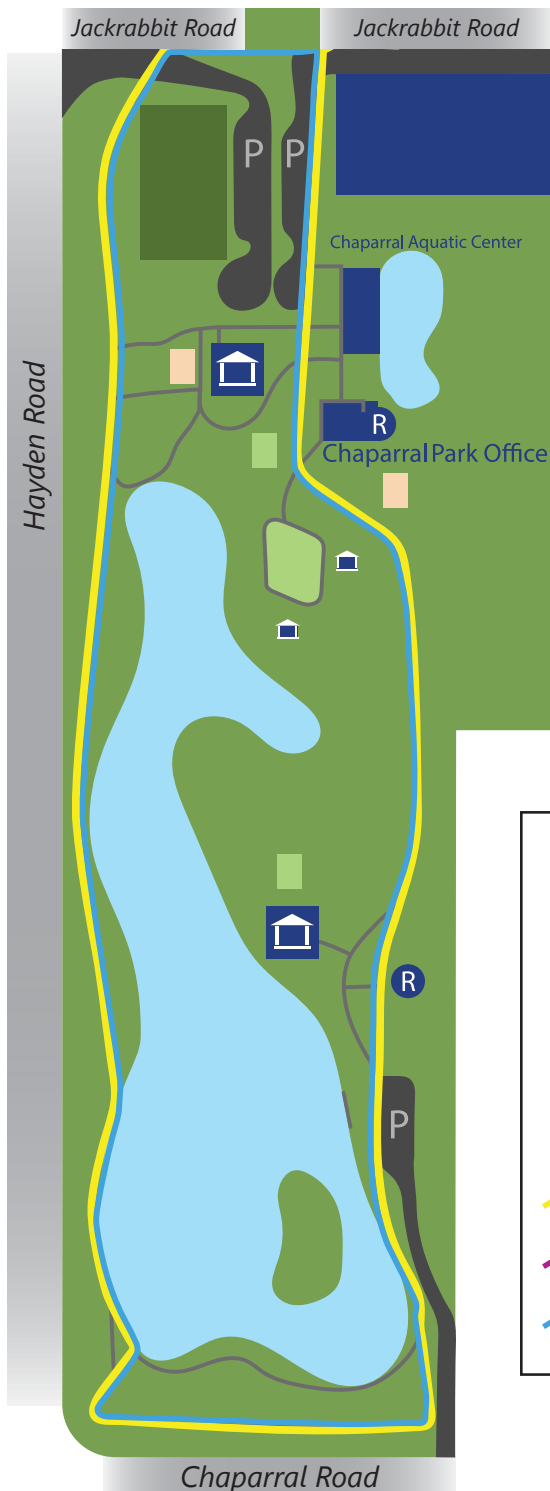

Chaparral Park Walking Map

5401 N. Hayden Rd.
480-312-2353

Legend

-  Restroom
-  Ramada
-  Parking
-  Full Loop (2.1 Miles)
-  North Loop (1 Mile)
-  South Loop (1.1 Mile)

For more information on
Chaparral Park,
visit ScottsdaleAZ.gov
and search "Chaparral Park"