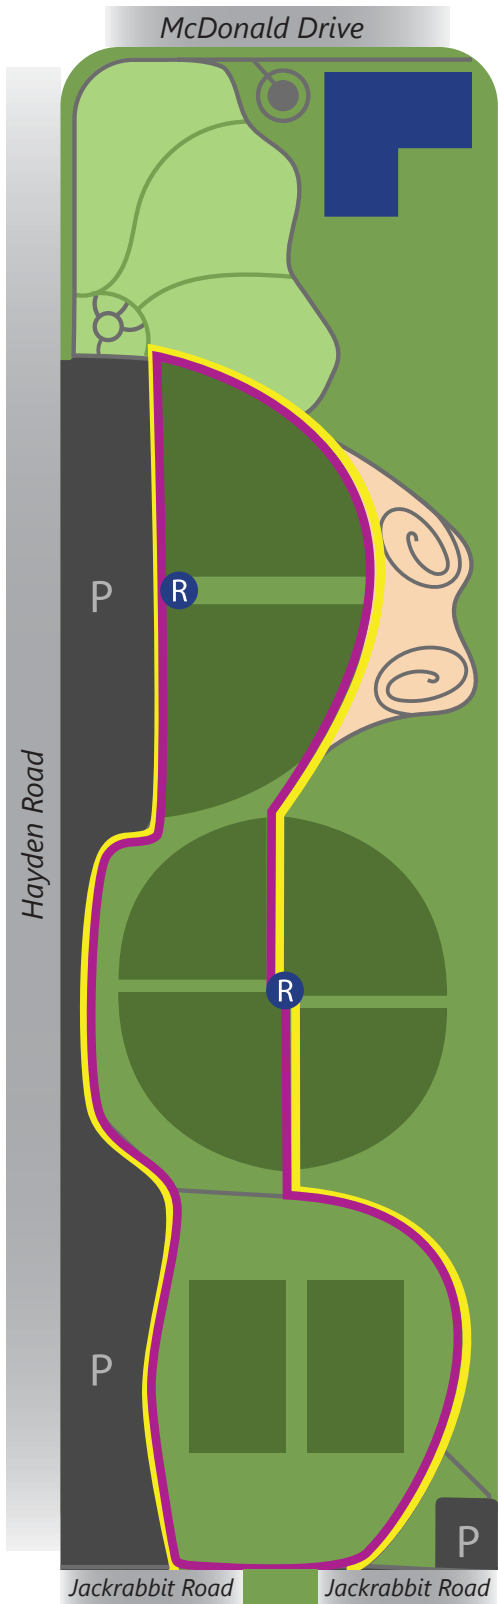

Chaparral Park Walking Map

5401 N. Hayden Rd.
480-312-2353

Legend

-  Restroom
-  Ramada
-  Parking
-  Full Loop (2.1 Miles)
-  North Loop (1 Mile)
-  South Loop (1.1 Mile)

For more information on
Chaparral Park,
visit ScottsdaleAZ.gov
and search "Chaparral Park"