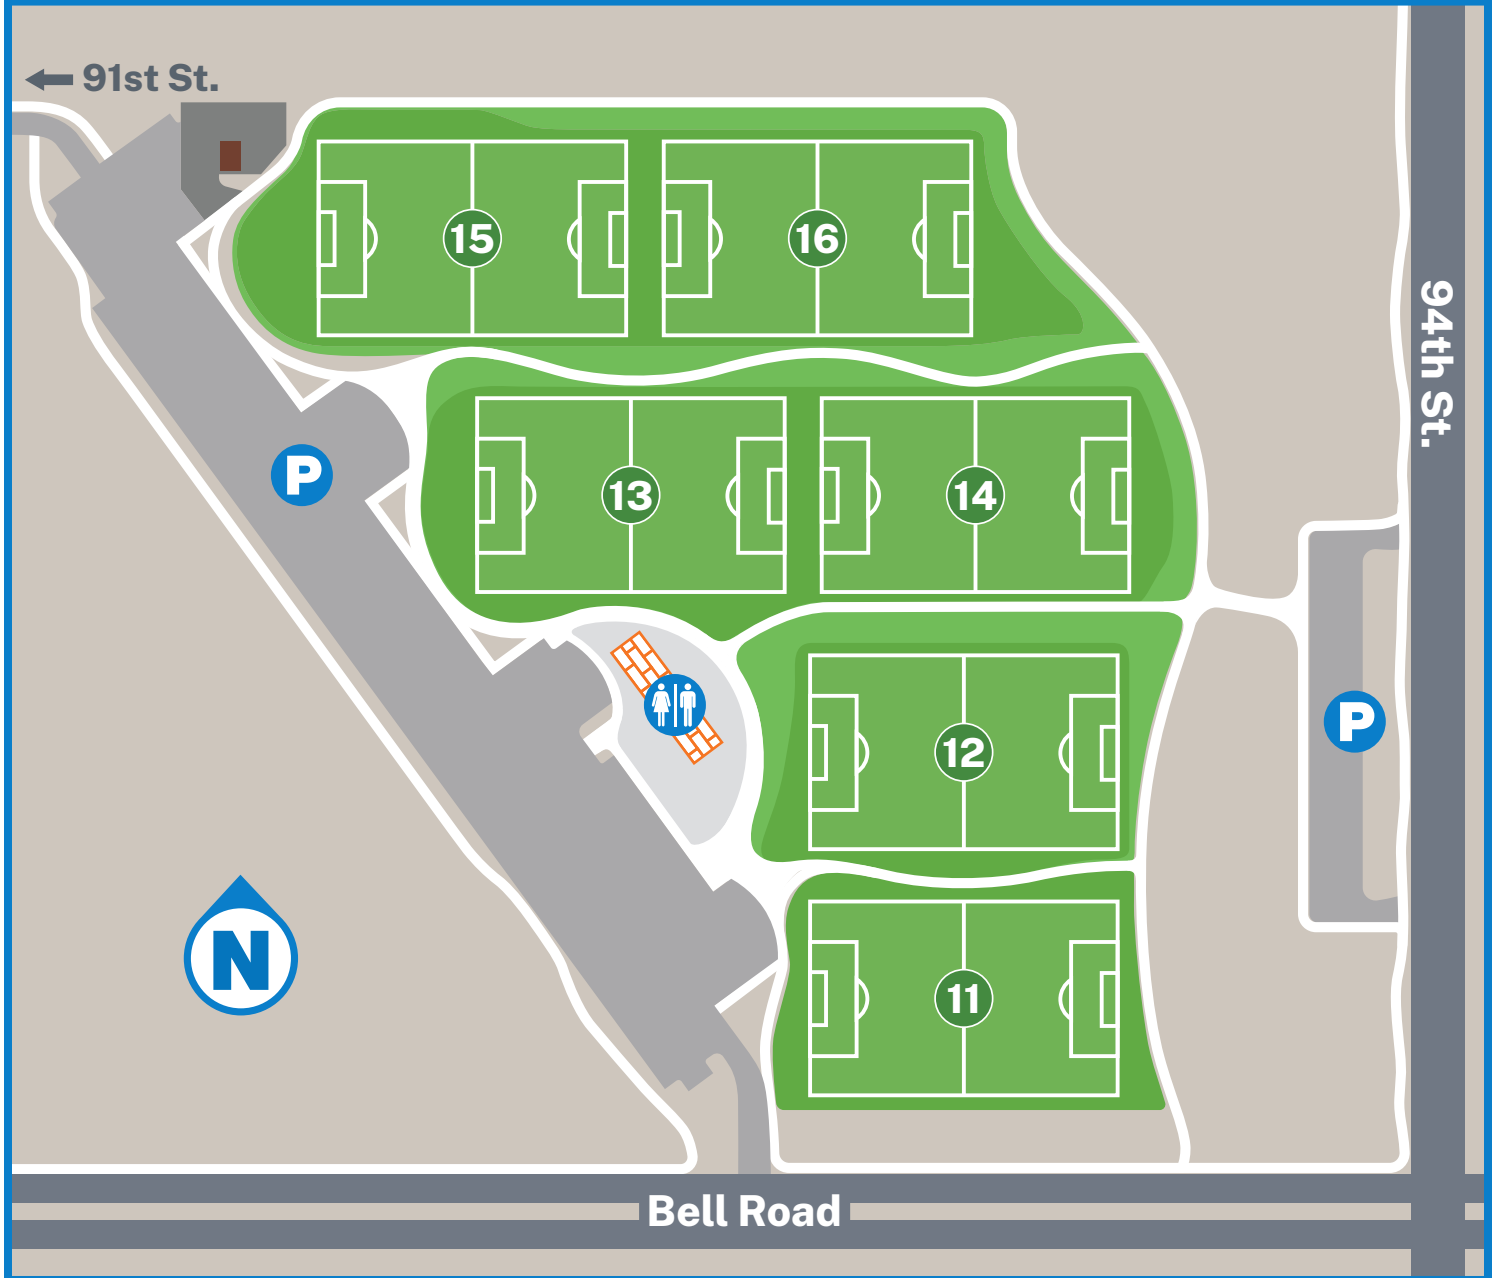

Facility Map

9390 E. Bell Road | 480-312-PLAY

Scottsdale Sports
Complex Website

Parking

Office

Restrooms

Sports Field