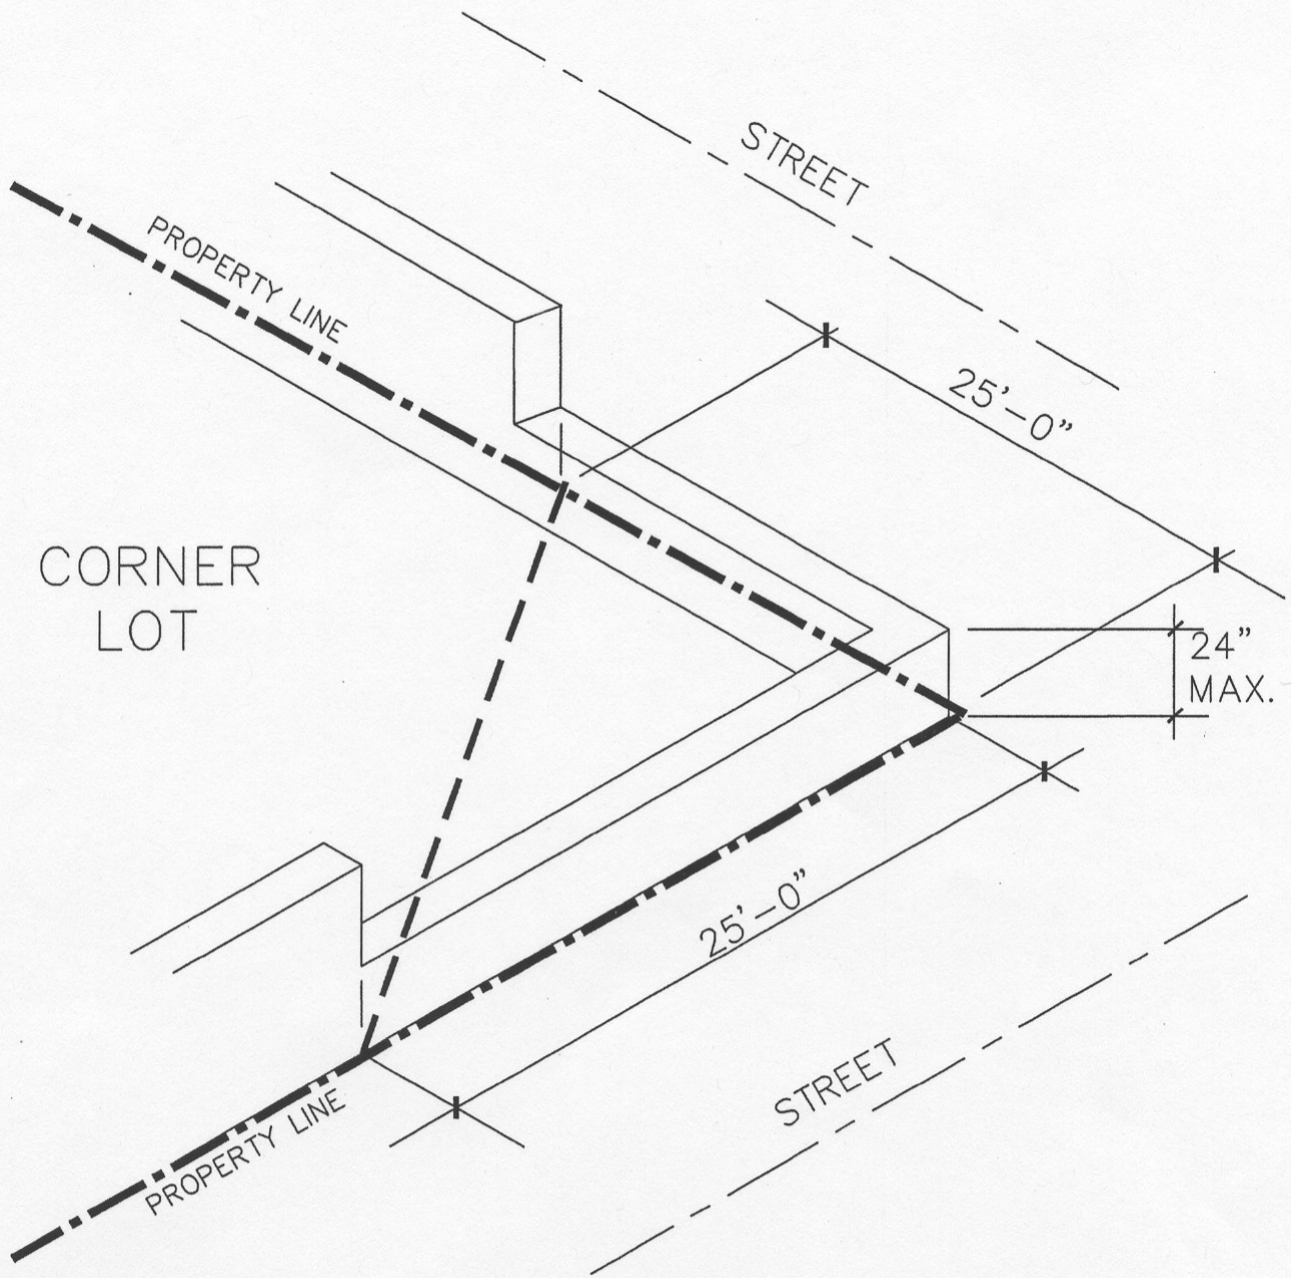

MAXIMUM HEIGHT WITHIN TRIANGLE IS
2 FEET – MEASURED FROM STREET LEVEL

NOTE: WALLS IN THE FRONT YARD MAY NOT BE MORE THAN 3 ft HIGH.

CORNER LOT WALL DESIGN