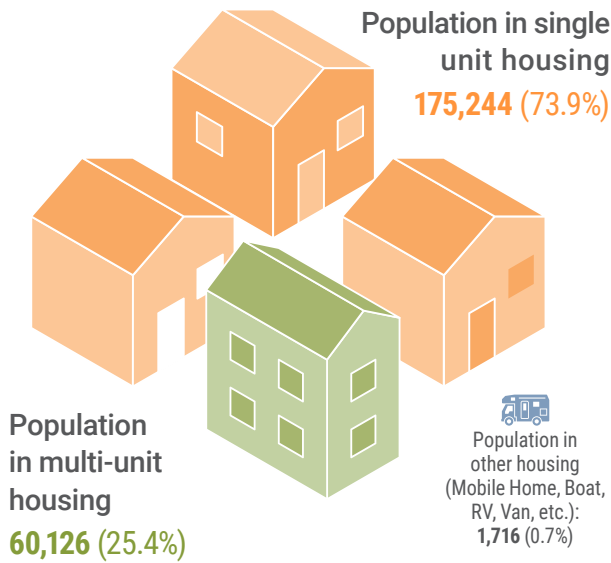

While most Scottsdale residents speak English, 1 in 10 can also speak another language.

Source: U.S. Census Bureau (2017-2021 ACS)

Scottsdale has the highest median housing price of any of the large Valley cities and one of the lowest property tax rates.

Source: U.S. Census Bureau (2017-2021 ACS)

Almost 3 in 4 Scottsdale residents live in single unit housing

Source: U.S. Census Bureau (2017-2021 ACS)

Nearly half of all Scottsdale households make more than \$100,000 a year.