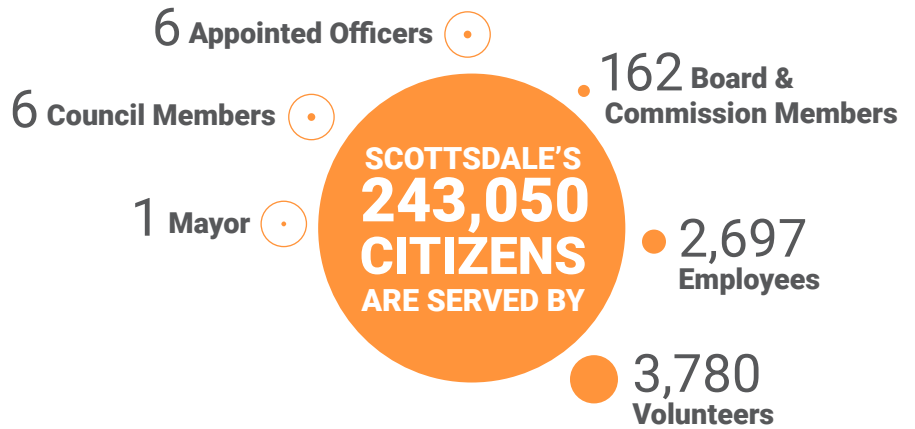

Scottsdale by the Numbers: A Demographic Summary

Source: U.S. Census Quickfacts

Scottsdale is the 48th largest city in the U.S. by area.

U.S. Census Bureau Quickfacts and City of Scottsdale

Over 6,000 people directly serve the residents of Scottsdale.

Source: U.S. Census Bureau Quickfacts and City of Scottsdale

Scottsdale's elevation rises by nearly 4,000 feet from south to north.

Source: City of Scottsdale and Scottsdale Airport Weather Station

Scottsdale Residents

Scottsdale's median age of 47.9 is almost 10 years older than the U.S. median age of 38.4.

Source: U.S. Census Bureau (2017-2021 ACS)

Median Age (US): 38.4 | Median Age (Scottsdale) 47.9

Age Under 5 8,696	5-19 30,467	20-24 12,513	25-54 90,900	55-74 69,548	75+ 26,561
----------------------	----------------	-----------------	-----------------	-----------------	---------------