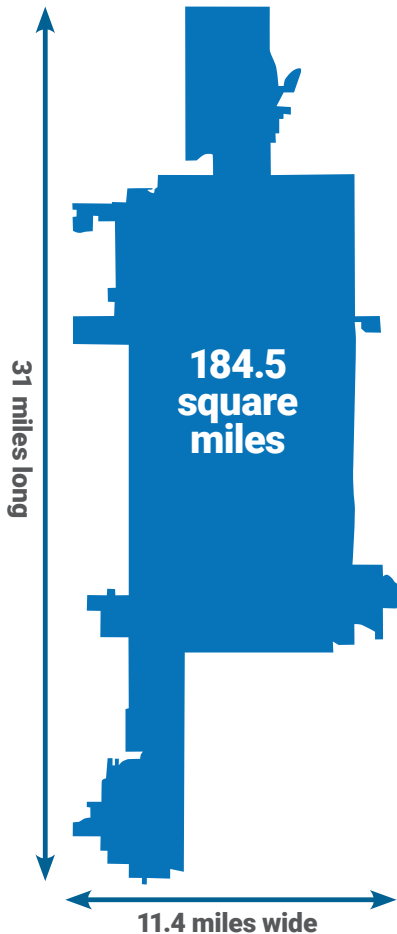

Scottsdale by the Numbers: A Demographic Summary

Source: U.S. Census Quickfacts

Scottsdale is the 48th largest city in the U.S. by area.

U.S. Census Bureau Quickfacts and City of Scottsdale

Over 6,000 people directly serve the residents of Scottsdale.

Source: U.S. Census Bureau Quickfacts and City of Scottsdale

Scottsdale's elevation rises by nearly 4,000 feet from south to north.

Source: City of Scottsdale and Scottsdale Airport Weather Station

Scottsdale Residents

Scottsdale's median age of 47.9 is almost 10 years older than the U.S. median age of 38.4.

Source: U.S. Census Bureau (2017-2021 ACS)

Median Age (US): 38.4 | Median Age (Scottsdale) 47.9

Age Under 5 8,696	5-19 30,467	20-24 12,513	25-54 90,900	55-74 69,548	75+ 26,561
----------------------	----------------	-----------------	-----------------	-----------------	---------------