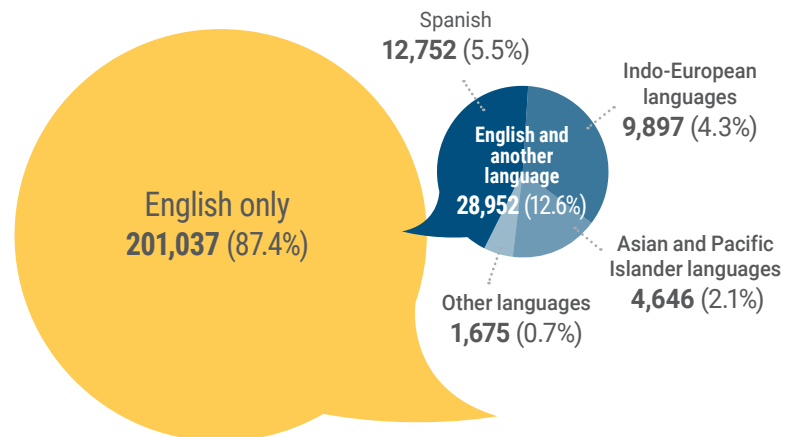

While most Scottsdale residents speak English, 1 in 10 can also speak another language.

Source: U.S. Census Bureau (2017-2021 ACS)