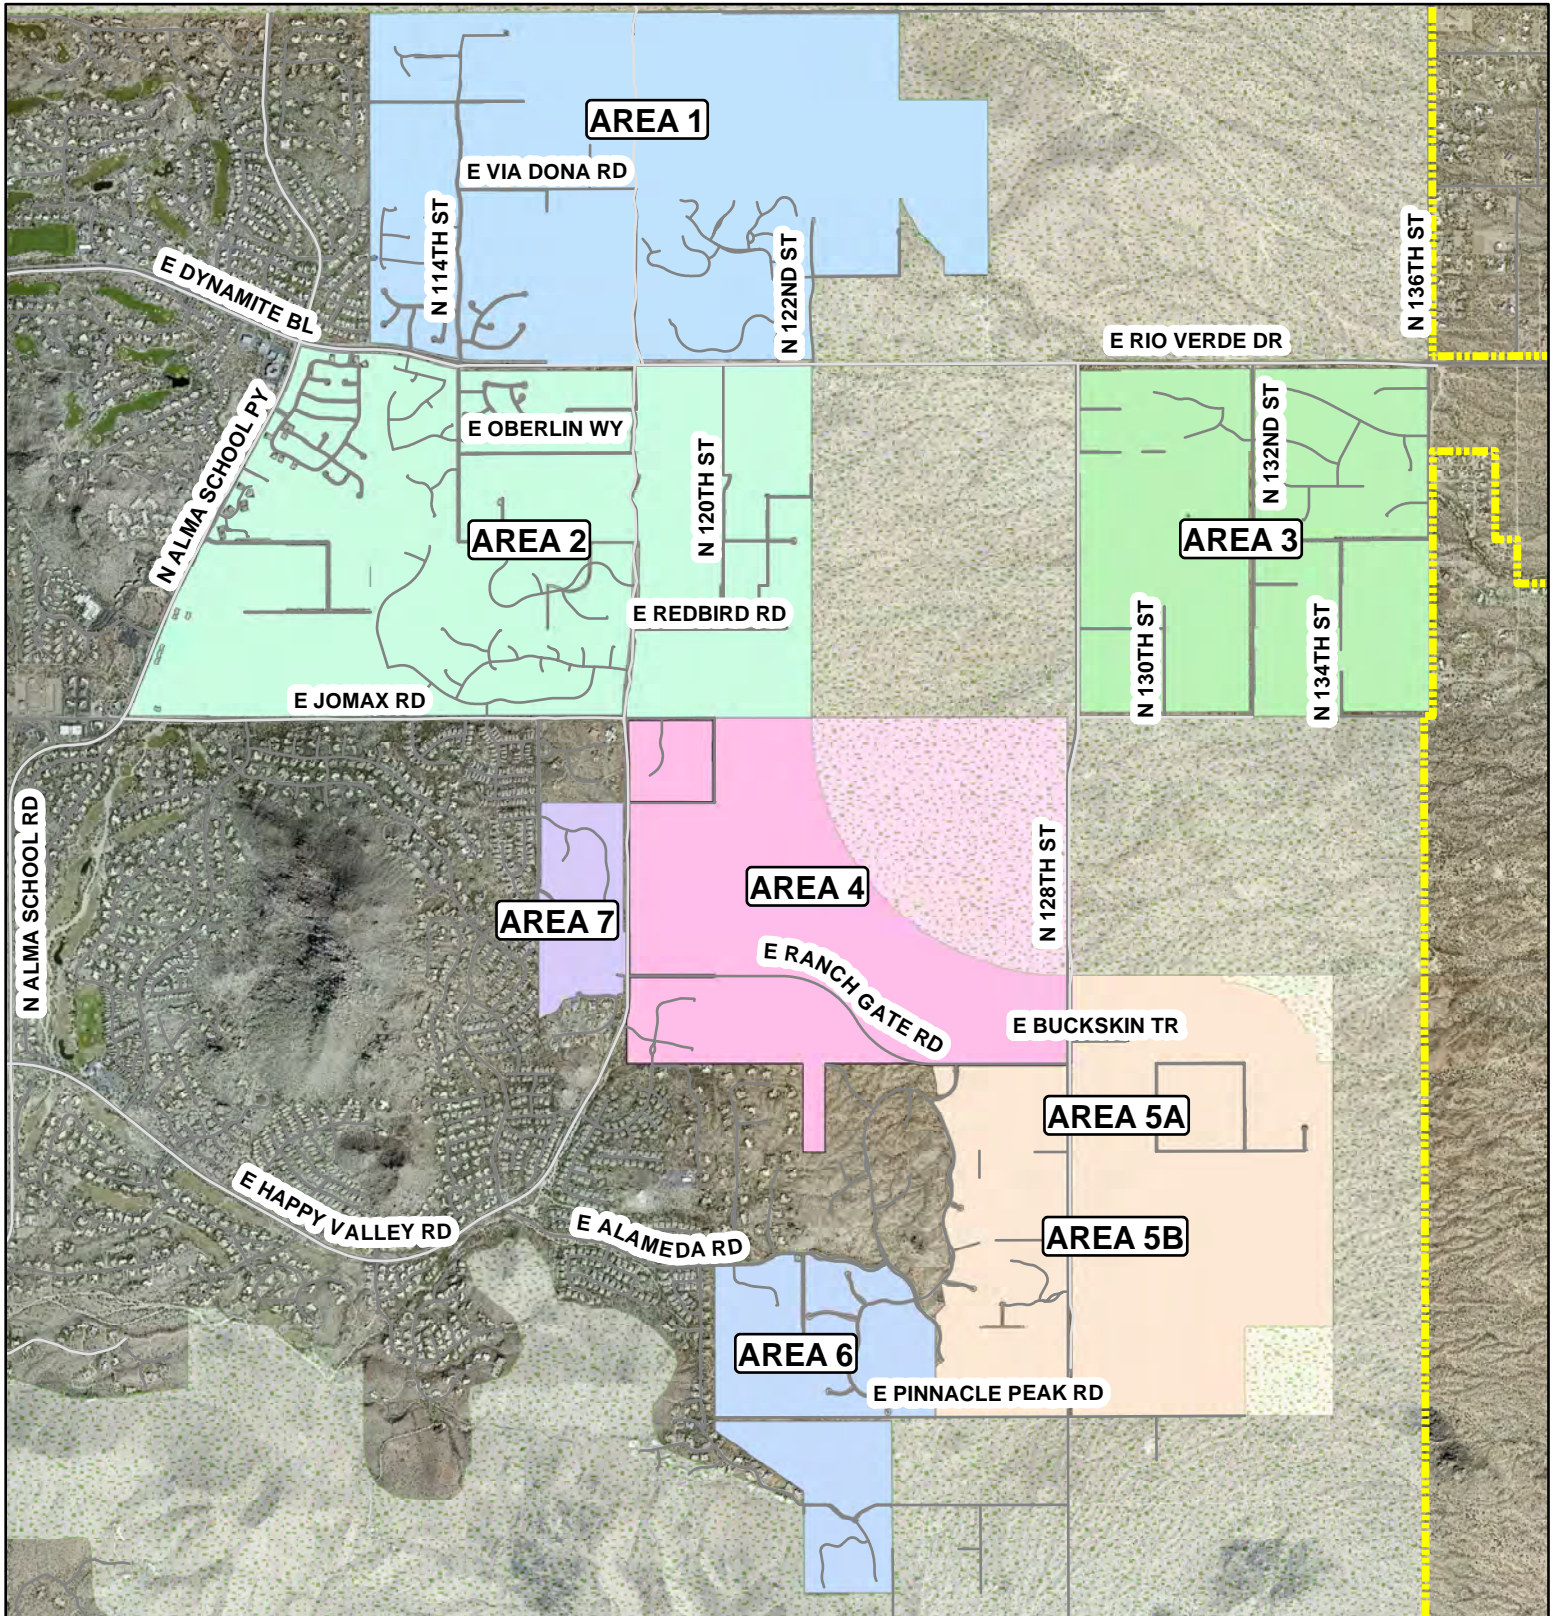

Dynamite Foothills Area - Overview Map

Local Area Infrastructure Plans

- - - - - City Boundary
 Preserve

Miles
 0 0.5 1

Notice: This document is provided for general information purposes only. The City of Scottsdale does not warrant its accuracy, completeness, or suitability for any particular purpose. It should not be relied upon without field verification.

↑
N

Last updated 8/11/2021